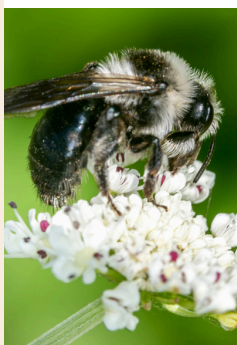

Mining Bees