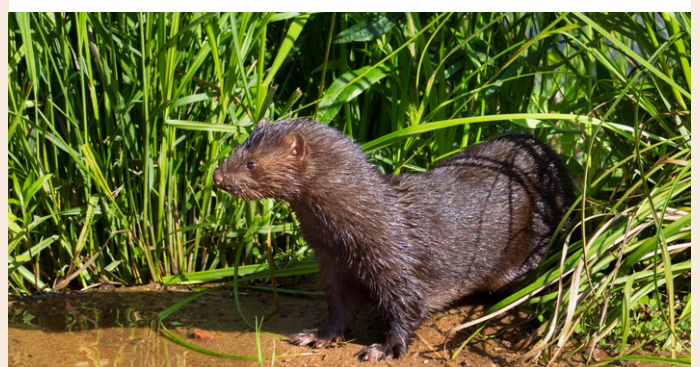

Wet Willow Wildlife Trees

Willow

Alder

Hawthorn

Hazel

Birch

Elder

Wet Willow Wildlife Plants

Wet Willow Wildlife Birds

Willow Tit

Siskin

Song Thrush

Lesser Redpoll

Nuthatch

Willow Warbler

Wet Willow Wildlife Mammals

Squirrel

Badgers

Bats

T Marshall

Deer

Hedgehogs

American Mink (invasive)

Wet Willow Wildlife Bugs